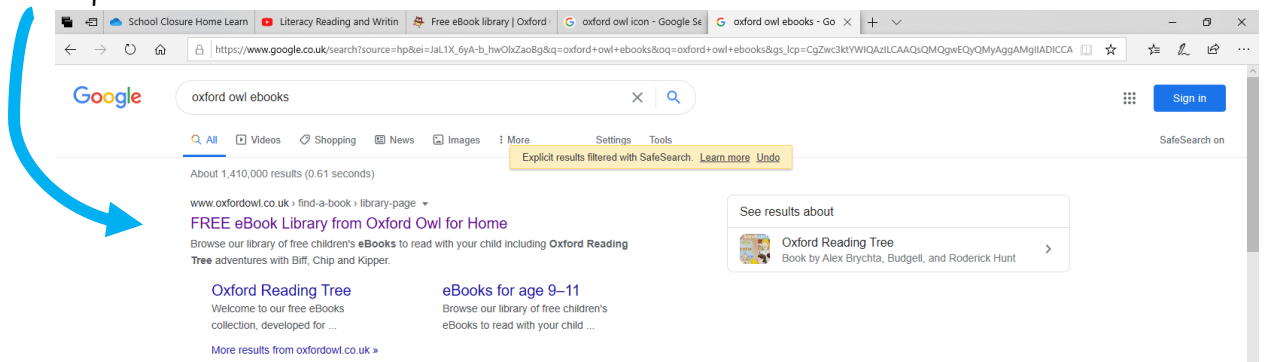

Accessing Oxford Owl for Literacy and Reading for Enjoyment

Oxford Owl is the provider of our literacy programme Read Write Inc (RWI). - Here you will find a PowerPoint describing the literacy programme.

During our Home Learning, we will be using Oxford Owl eBooks and resources to continue your child's learning. We have made a log in for all pupils in pl. Here are steps to access these:

1. Type 'Oxford Owl eBooks' into google and select the top option.