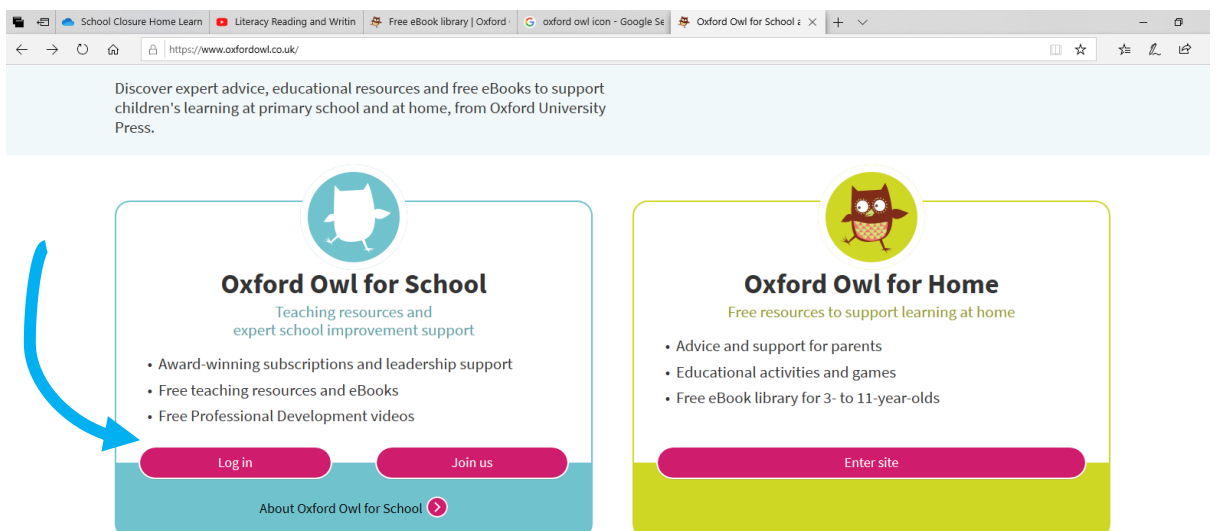

# Accessing Oxford Owl for Literacy and Reading for Enjoyment

Oxford Owl is the provider of our literacy programme Read Write Inc (RWI). - Here you will find a PowerPoint describing the literacy programme.

During our Home Learning, we will be using Oxford Owl eBooks and resources to continue your child's learning. We have made a log in for all pupils in pl. Here are steps to access these:

1. Type 'Oxford Owl eBooks' into google and select the top option.

2. Select Oxford Owl for School and press 'Log In'